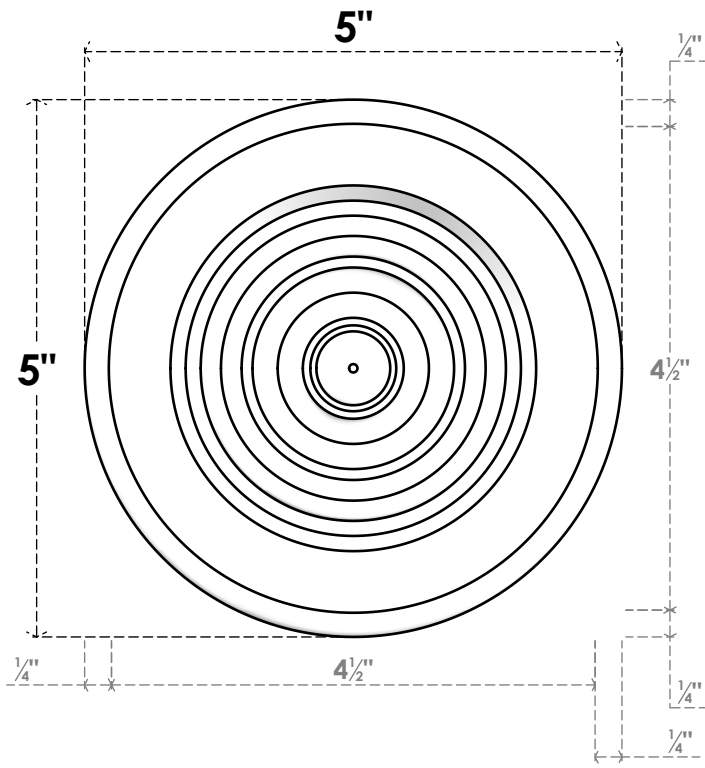

ROSP050X050X100GRY04

5"W X 5"H X 1"P STANDARD GRAYSON BULLSEYE ROSETTE WITH ROUNDED EDGE, ARCHITECTURAL GRADE PVC

FRONT

SIDE

EKENA MILLWORK
2300 WEST MAIN ST.
CLARKSVILLE, TX 75426
TOLL FREE: 866-607-0453
WWW.EKENAMILLWORK.COM