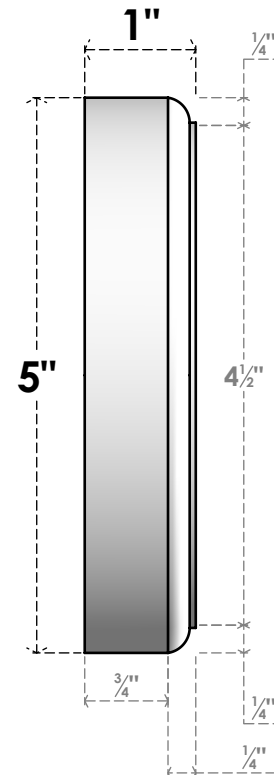

ROSP050X050X100GRY04

5"W X 5"H X 1"P STANDARD GRAYSON BULLSEYE ROSETTE WITH ROUNDED EDGE, ARCHITECTURAL GRADE PVC

FRONT

SIDE

EKENA MILLWORK
2300 WEST MAIN ST.
CLARKSVILLE, TX 75426
TOLL FREE: 866-607-0453
WWW.EKENAMILLWORK.COM

NOTES

1. INSTALLATION TO BE COMPLETED IN ACCORDANCE WITH MANUFACTURER'S SPECIFICATIONS.
2. DRAWING MAY NOT BE TO SCALE
3. THIS DRAWING IS INTENDED FOR DESIGN AND PLANNING PURPOSES ONLY.
4. ALL INFORMATION CONTAINED HEREIN WAS CURRENT AT THE TIME OF DEVELOPMENT BUT MUST BE REVIEWED AND APPROVED BY THE PRODUCT MANUFACTURER TO BE CONSIDERED ACCURATE.
5. ARCHITECTURAL GRADE PVC PRODUCTS ARE MADE FROM EXPANDED CELLULAR PVC AND COME NATURALLY WHITE BUT MAY BE PAINTED